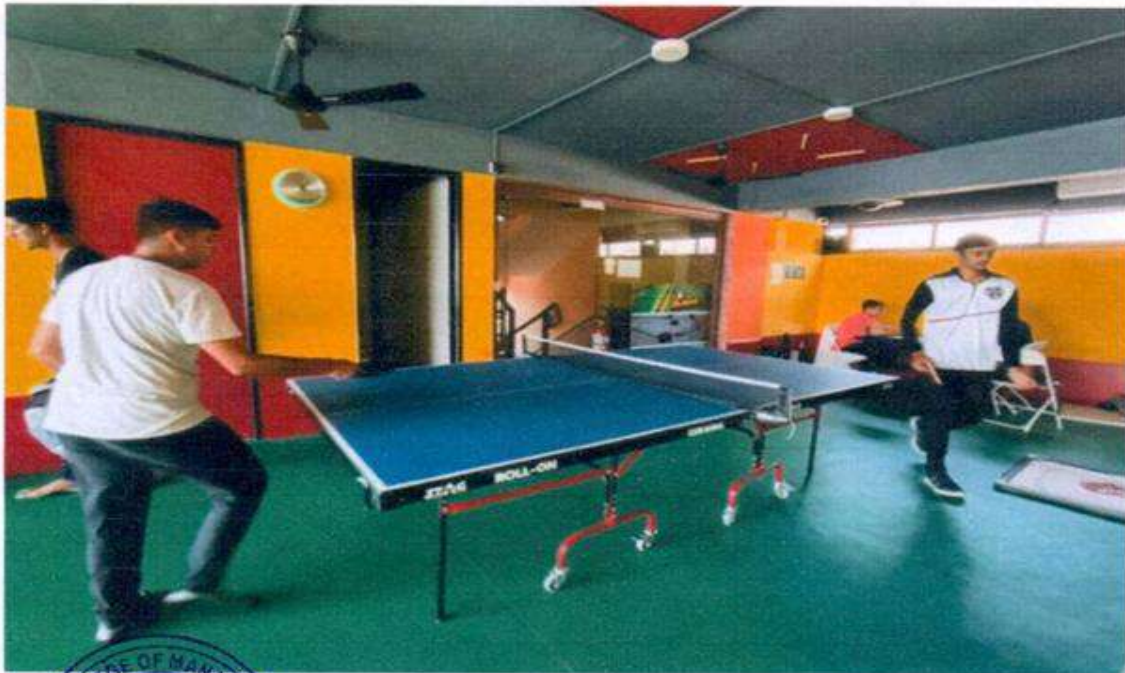

SWAYAM SIDDHI MITRA SANGH'S COLLEGE OF MANAGEMENT & RESEARCH

(Affiliated to University of Mumbai, Approved by AICTE & Recognised by Govt. of Maharashtra DTE Code :MB 3133)
(An ISO 9001-2015 Certified Institute)

Swayam Siddhi Educational Campus, Sonadevi Compound, Temghar, Bhiwandi - 421302
Contact : 248257 / 249191 Website : www.sscmmba.in

Table Tennis:

Director
Swayam Siddhi College of
Management & Research