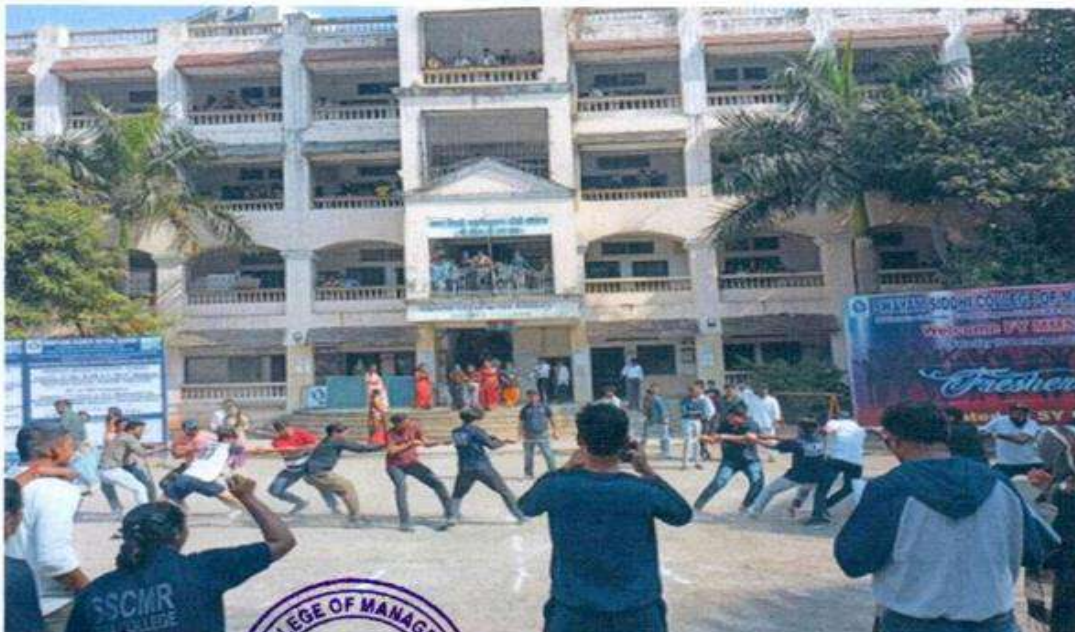

Swayam Siddhi Educational Campus, Sonadevi Compound, Temghar, Bhiwandi - 421302
Contact : 248257 / 249191 Website : www.sscmmba.in

Tug of War (Girls):

Tug of War (Boys):

Director
Swayam Siddhi College of
Management & Research