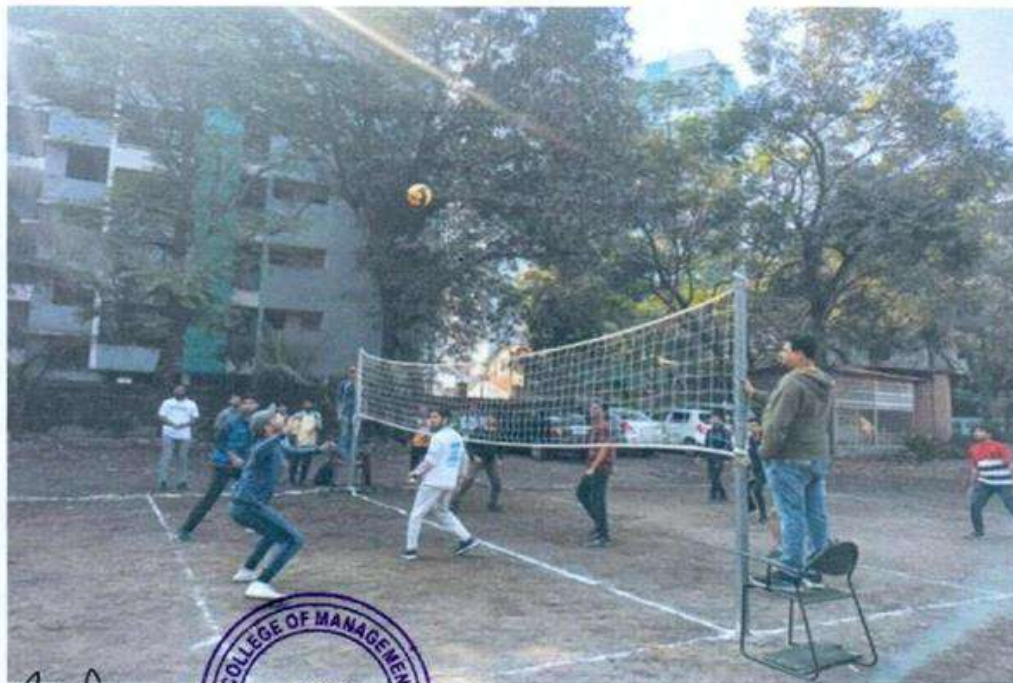

SWAYAM SIDDHI MITRA SANGH'S COLLEGE OF MANAGEMENT & RESEARCH

(Affiliated to University of Mumbai, Approved by AICTE & Recognised by Govt. of Maharashtra DTE Code :MB 3133)
(An ISO 9001-2015 Certified Institute)

Swayam Siddhi Educational Campus, Sonadevi Compound, Temghar, Bhiwandi - 421302
Contact : 248257 / 249191 Website : www.sscmmba.in

Volley Ball: