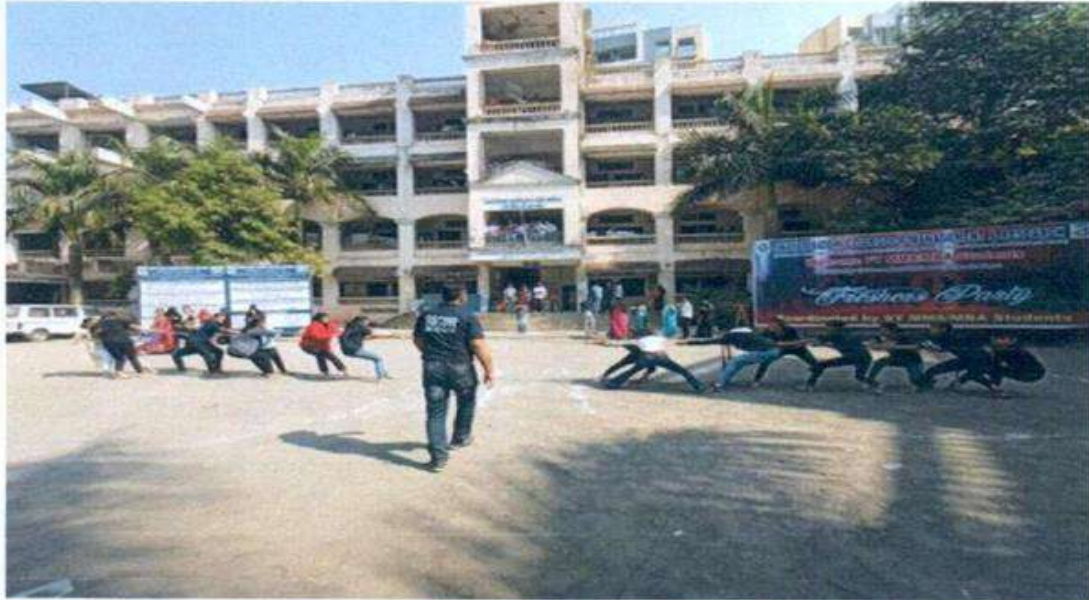

SWAYAM SIDDHI MITRA SANGH'S COLLEGE OF MANAGEMENT & RESEARCH

(Affiliated to University of Mumbai, Approved by AICTE & Recognised by Govt. of Maharashtra DTE Code :MB 3133)
(An ISO 9001-2015 Certified Institute)

Swayam Siddhi Educational Campus, Sonadevi Compound, Temghar, Bhiwandi - 421302
Contact : 248257 / 249191 Website : www.sscmmba.in

Tug of War (Girls):